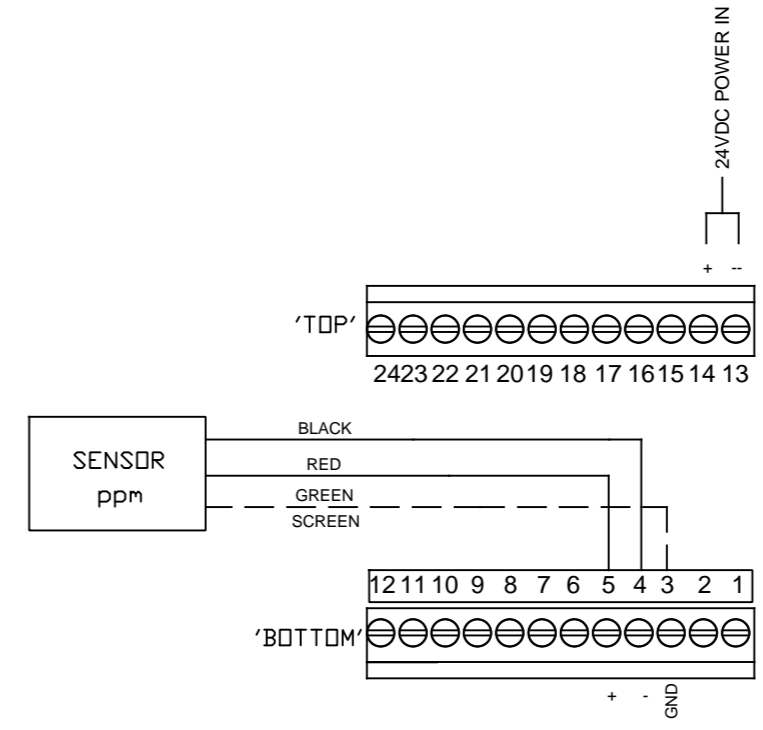

ALL DIMENSIONS IN MILLIMETRES

REAR VIEW OF MICROX INSIDE ENCLOSURE AND TWO-PART PLUG/SOCKET CONNECTORS (SHOWN CONNECTED.)

ALL DIMENSIONS IN MM
THIRD ANGLE PROJECTION

ZIRCONIA SENSOR CONNECTION OPTION

ELECTROCHEMICAL % SENSOR CONNECTION OPTION

ELECTROCHEMICAL ppm SENSOR CONNECTION OPTION

REV.	DESCRIPTION	DRN.	CHD.	APP.		TITLE:	MICROX WALL MOUNT OUTLINE DIMENSIONAL DETAIL AND SENSOR CONNECTIONS-ALL TYPES	S.O. NO.	N/A	DRAWING NUMBER	DRN.	CHD.	APP.	REV.	
									Q.No.	N/A	SD017	CH	MW	MW	0
									SCALE	N/A					
									DATE	29-08-2019	PAGE	1	OF		1