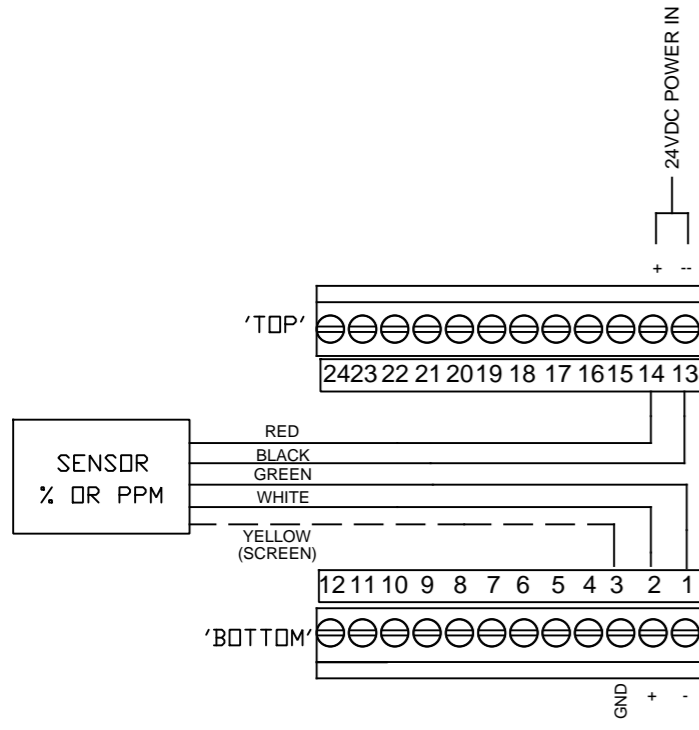

ALL DIMENSIONS IN MILLIMETRES

REAR VIEW OF MICROX INSIDE ENCLOSURE AND TWO-PART PLUG/SOCKET CONNECTORS (SHOWN CONNECTED.)

ALL DIMENSIONS IN MM
THIRD ANGLE PROJECTION

ZIRCONIA SENSOR CONNECTION OPTION

ELECTROCHEMICAL % SENSOR CONNECTION OPTION

ELECTROCHEMICAL ppm SENSOR CONNECTION OPTION

REV.	DESCRIPTION	DRN.	CHD.	APP.		TITLE:	MICROX WALL MOUNT OUTLINE DIMENSIONAL DETAIL AND SENSOR CONNECTIONS-ALL TYPES	S.O. NO.	N/A	DRAWING NUMBER	DRN.	CHD.	APP.	REV.	
									Q.No.	N/A	SD017	CH	MW	MW	0
									SCALE	N/A					
									DATE	29-08-2019	PAGE	1	OF		1