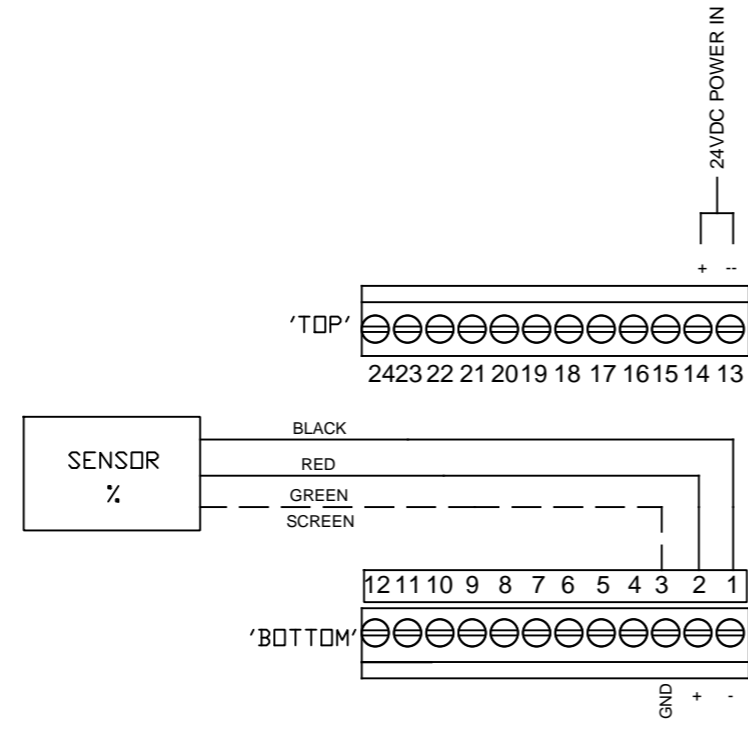

ALL DIMENSIONS IN MILLIMETRES

REAR VIEW OF MICROX INSIDE ENCLOSURE AND TWO-PART PLUG/SOCKET CONNECTORS (SHOWN CONNECTED.)

ALL DIMENSIONS IN MM
THIRD ANGLE PROJECTION

ZIRCONIA SENSOR CONNECTION OPTION

ELECTROCHEMICAL % SENSOR CONNECTION OPTION

ELECTROCHEMICAL ppm SENSOR CONNECTION OPTION

REV.	DESCRIPTION	DRN.	CHD.	APP.		TITLE:	MICROX WALL MOUNT OUTLINE DIMENSIONAL DETAIL AND SENSOR CONNECTIONS-ALL TYPES	S.O. NO.	N/A	DRAWING NUMBER	DRN.	CHD.	APP.	REV.	
									Q.No.	N/A	SD017	CH	MW	MW	0
									SCALE	N/A					
									DATE	29-08-2019	PAGE	1	OF		1