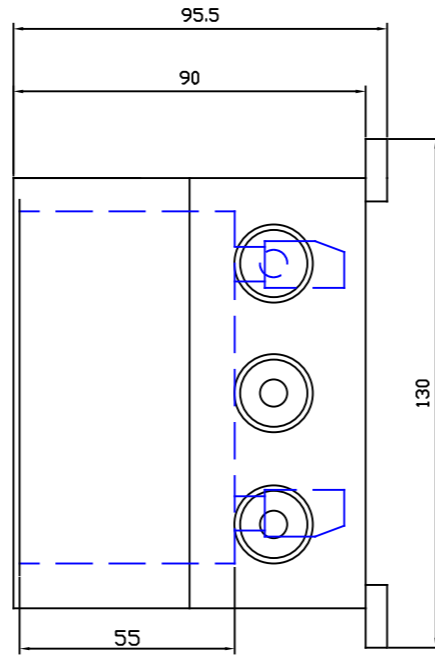

ALL DIMENSIONS IN MILLIMETRES

REAR VIEW OF MICROX INSIDE ENCLOSURE AND TWO-PART PLUG/SOCKET CONNECTORS (SHOWN CONNECTED.)

ALL DIMENSIONS IN MM
THIRD ANGLE PROJECTION

ZIRCONIA SENSOR CONNECTION OPTION

ELECTROCHEMICAL % SENSOR CONNECTION OPTION

ELECTROCHEMICAL ppm SENSOR CONNECTION OPTION

REV.	DESCRIPTION	DRN.	CHD.	APP.		TITLE:	MICROX WALL MOUNT OUTLINE DIMENSIONAL DETAIL AND SENSOR CONNECTIONS-ALL TYPES	S.O. NO.	N/A	DRAWING NUMBER	DRN.	CHD.	APP.	REV.	
									Q.No.	N/A	SD017	CH	MW	MW	0
									SCALE	N/A					
									DATE	29-08-2019	PAGE	1	OF		1