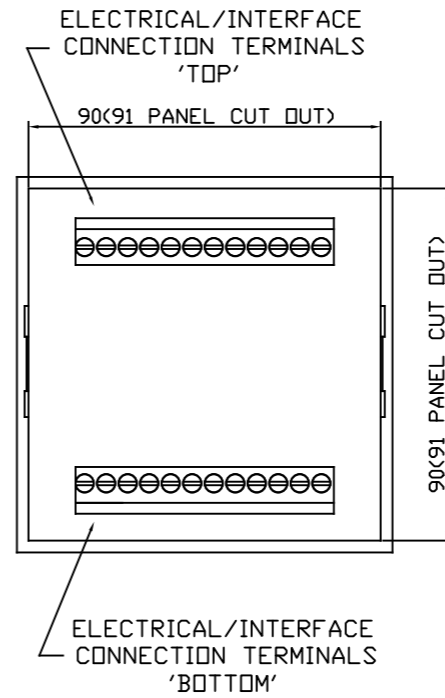

ALL DIMENSIONS IN MILLIMETRES

REAR VIEW OF MICROX INSIDE ENCLOSURE AND TWO-PART PLUG/SOCKET CONNECTORS (SHOWN CONNECTED.)

ALL DIMENSIONS IN MM
THIRD ANGLE PROJECTION

ZIRCONIA SENSOR CONNECTION OPTION

ELECTROCHEMICAL % SENSOR CONNECTION OPTION

ELECTROCHEMICAL ppm SENSOR CONNECTION OPTION

REV.	DESCRIPTION	DRN.	CHD.	APP.		TITLE:	MICROX WALL MOUNT OUTLINE DIMENSIONAL DETAIL AND SENSOR CONNECTIONS-ALL TYPES	S.O. NO.	N/A	DRAWING NUMBER	DRN.	CHD.	APP.	REV.	
									Q.No.	N/A	SD017	CH	MW	MW	0
									SCALE	N/A					
									DATE	29-08-2019	PAGE	1	OF		1