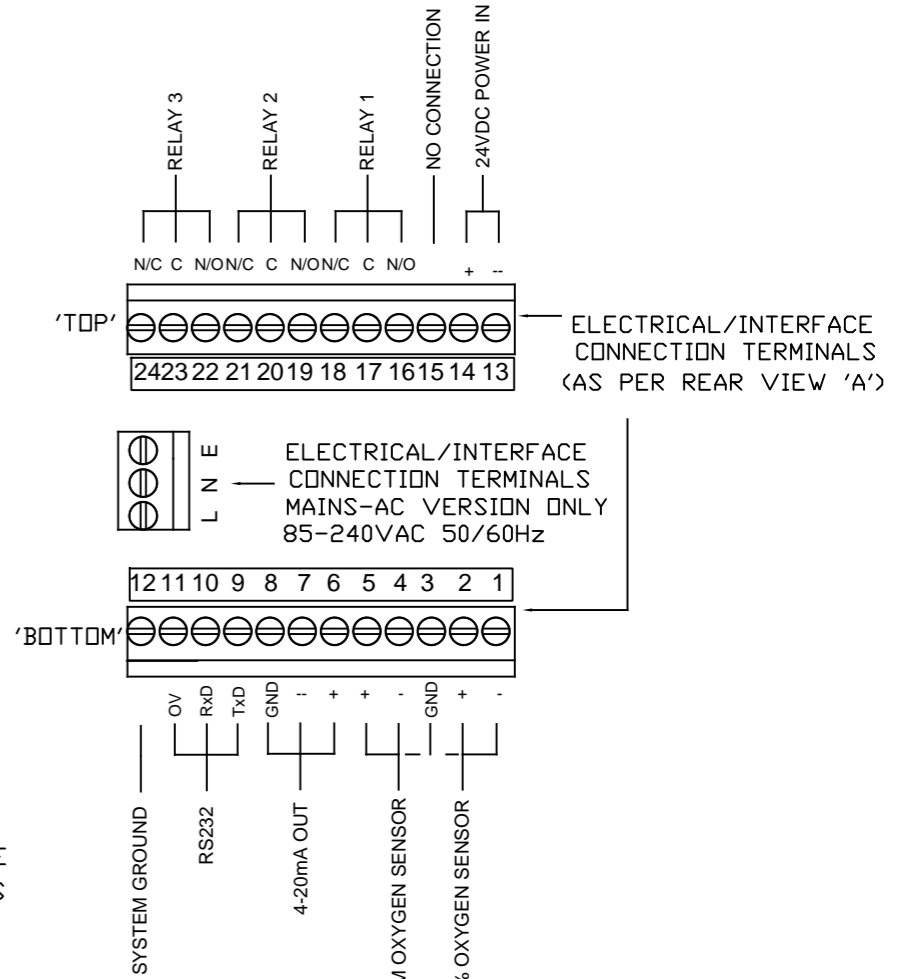

ALL DIMENSIONS IN MILLIMETRES

REAR VIEW OF MICROX INSIDE ENCLOSURE AND TWO-PART PLUG/SOCKET CONNECTORS (SHOWN CONNECTED.)

ALL DIMENSIONS IN MM
THIRD ANGLE PROJECTION

ZIRCONIA SENSOR CONNECTION OPTION

ELECTROCHEMICAL % SENSOR CONNECTION OPTION

ELECTROCHEMICAL ppm SENSOR CONNECTION OPTION

REV.	DESCRIPTION	DRN.	CHD.	APP.		TITLE:	MICROX WALL MOUNT OUTLINE DIMENSIONAL DETAIL AND SENSOR CONNECTIONS-ALL TYPES	S.O. NO.	N/A	DRAWING NUMBER	DRN.	CHD.	APP.	REV.	
									Q.No.	N/A	SD017	CH	MW	MW	0
									SCALE	N/A					
									DATE	29-08-2019	PAGE	1	OF		1