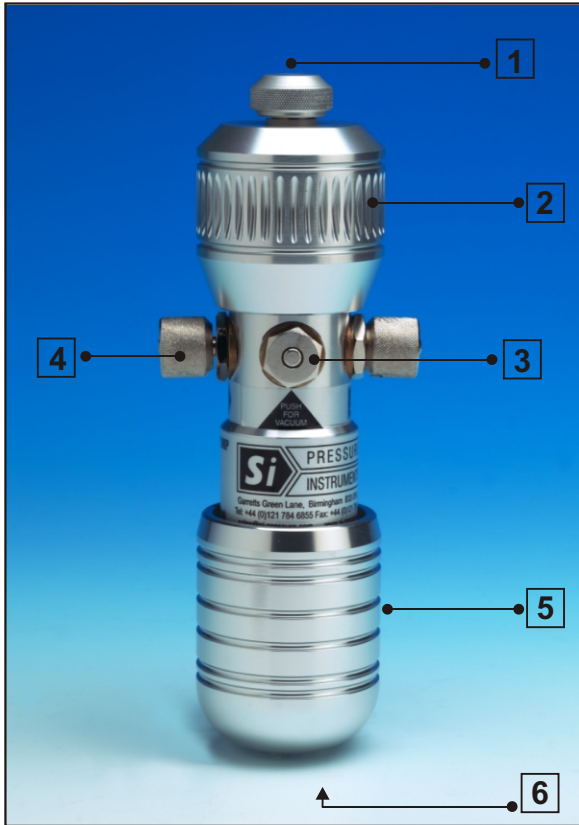

### FEATURES

- Dual source of pneumatic pressure and vacuum.
- Integral fine control and pressure release valve.
- Live volume thermally isolated.
- Fully portable hand operated unit.
- Generating up to 3000 mbar / 45 psi pressure or 90% vacuum.
- Adjustable Pressure Relief Valve for setting maximum output pressure.
- Quick fit instruments are available to use with the system including electronic calibrators, digital indicators and analogue gauges.
- The LTP1 is supplied in a light, high quality plastic carrying case, with hoses, adaptors, seals and provision for additional instruments.

### KEY:

1. Pressure release valve
2. Fine adjustment valve
3. Pressure / Vacuum selector
4. Knurled 'quick-fit' connectors
5. Handle
6. Adjustable Pressure Relief Valve

### Specification

- Output Pressure:** 0 to 3000 mbar / 45 psi  
**Relief Valve adjustment:** 50 mbar / 20 inH<sub>2</sub>O to maximum output pressure  
**Output Vacuum:** 0 to 90% (0 to -900 mbar / 0 to -27 inHg at 1000 mbar ambient)  
**Materials:** Bright nickel plated brass, clear anodised aluminium  
**Adjustment:** Fine volumetric pressure / vacuum adjuster with 0.1mbar / 0.00145 psi sensitivity  
**Dimensions:** 150 mm x 46 mm DIA (6.7" x 1.8" DIA)  
**Weight:** 587 grams approx. (pump only)

### Ordering codes

- LTP1** Hand Pump in carrying case, 2 flexible hoses with adaptor set and seals  
**PC6, PC6-AV, PC6-IS, PC6-PRO** A range of Pressure Calibrators available between -1 and 3 bar / -30 inHg and 45 psi  
**DTG-2K** A range of Digital Indicators up to 3 bar / 45 psi  
**LTPG1, 4** Analogue gauges between -1 and 3 bar / -30 inHg and 45 psi  
**LTPK1** Service kit containing a set of seals, 'O' rings, retaining screws and allen key  
**LTPA-BSP-QF** Set of 7 BSP 'Quick-fit' adaptors  
**LTPA-NPT-QF** Set of 6 NPT 'Quick-fit' adaptors