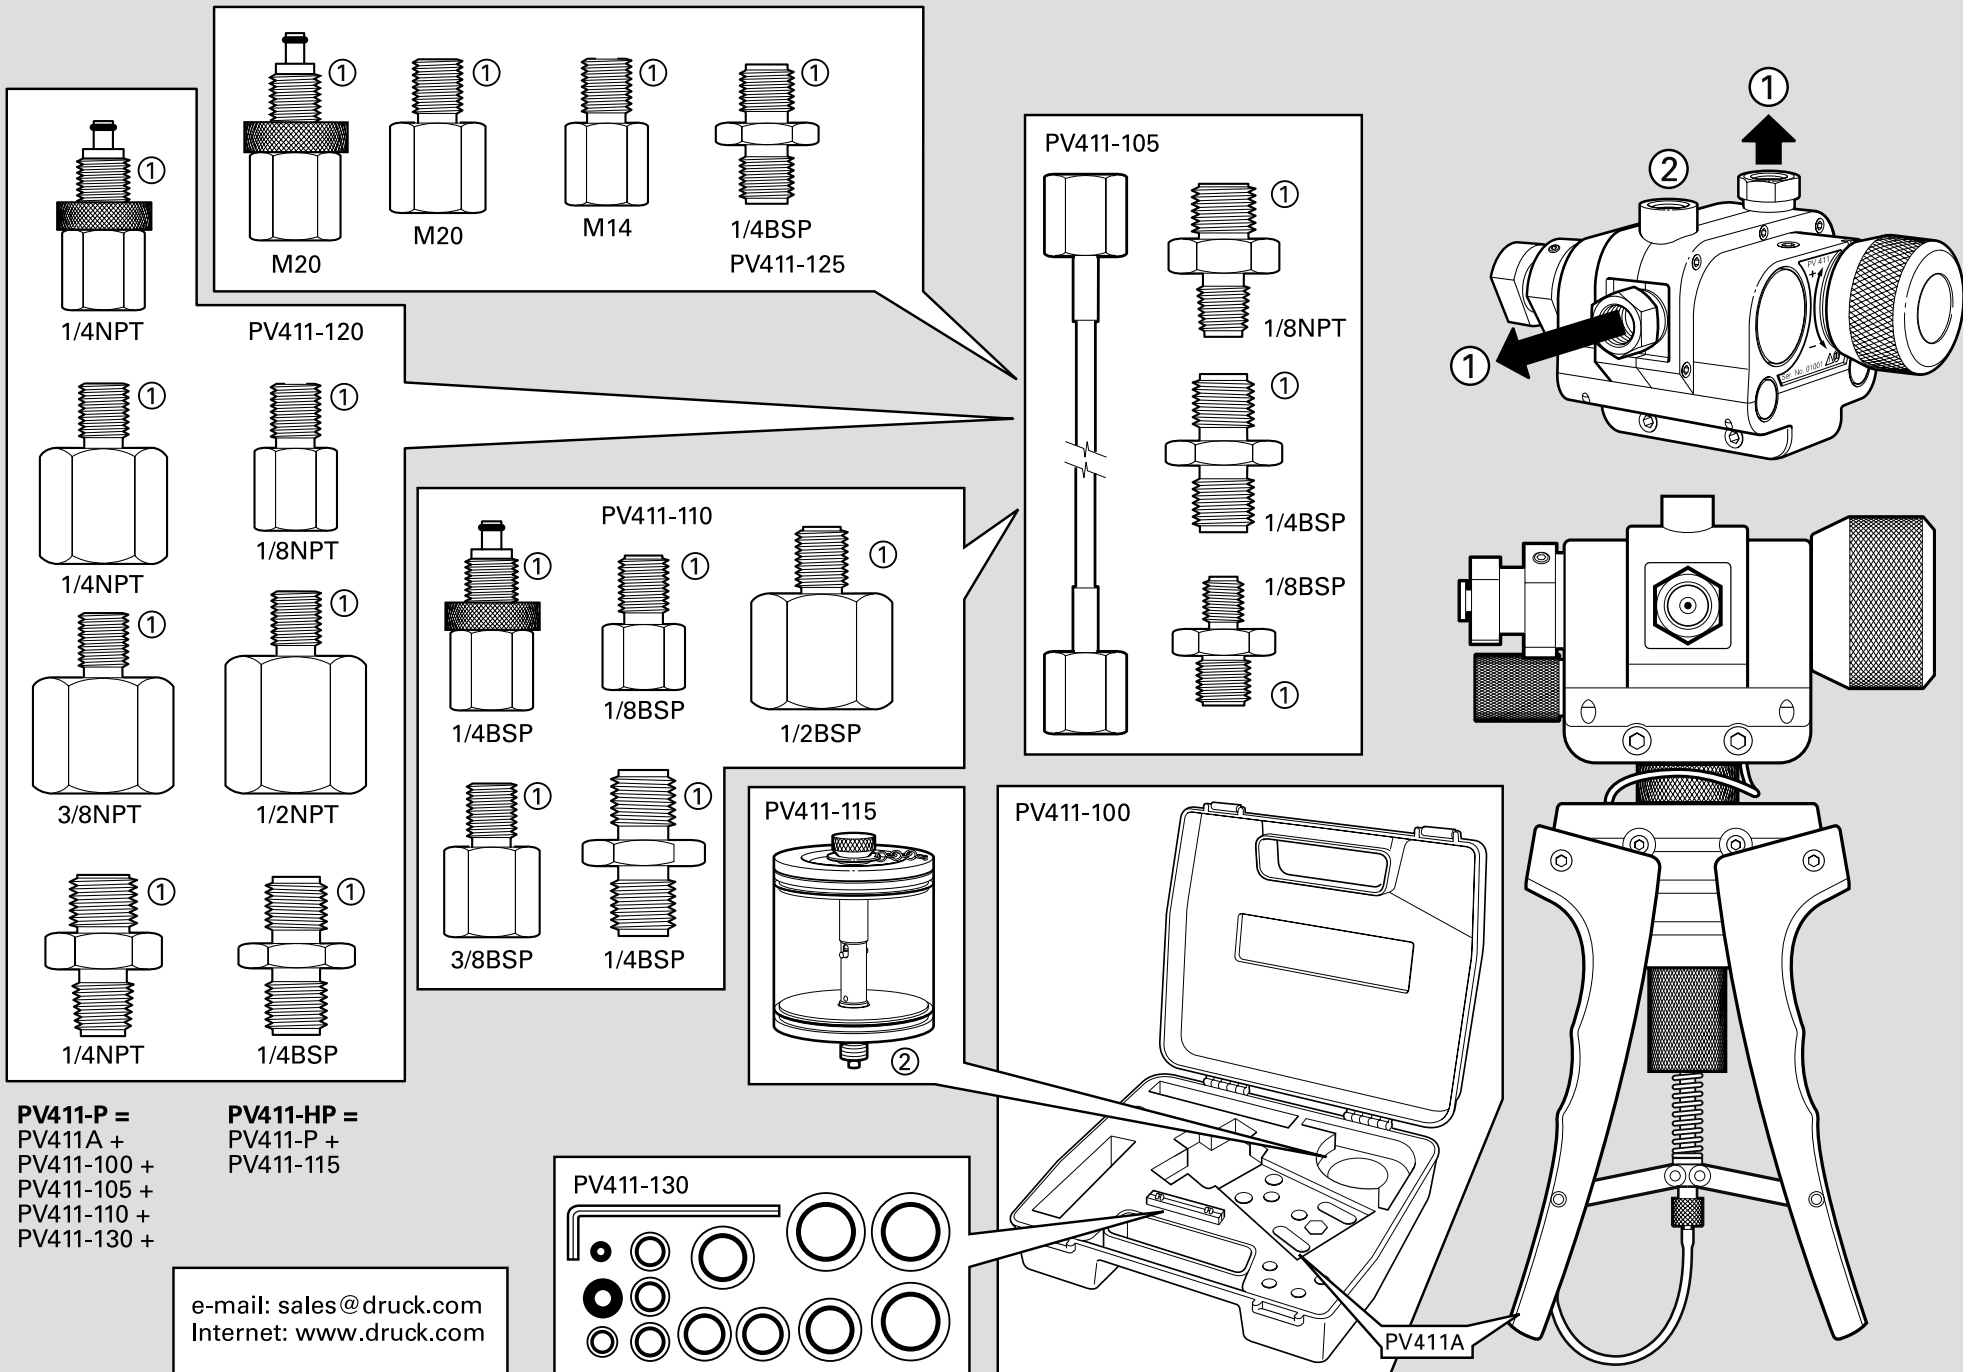

**PV411A Pneumatic/Hydraulic Hand-Pump
Operating Guide**

PV411-P =
 PV411A +
 PV411-100 +
 PV411-105 +
 PV411-110 +
 PV411-130 +

PV411-HP =
 PV411-P +
 PV411-115

e-mail: sales@druck.com
 Internet: www.druck.com