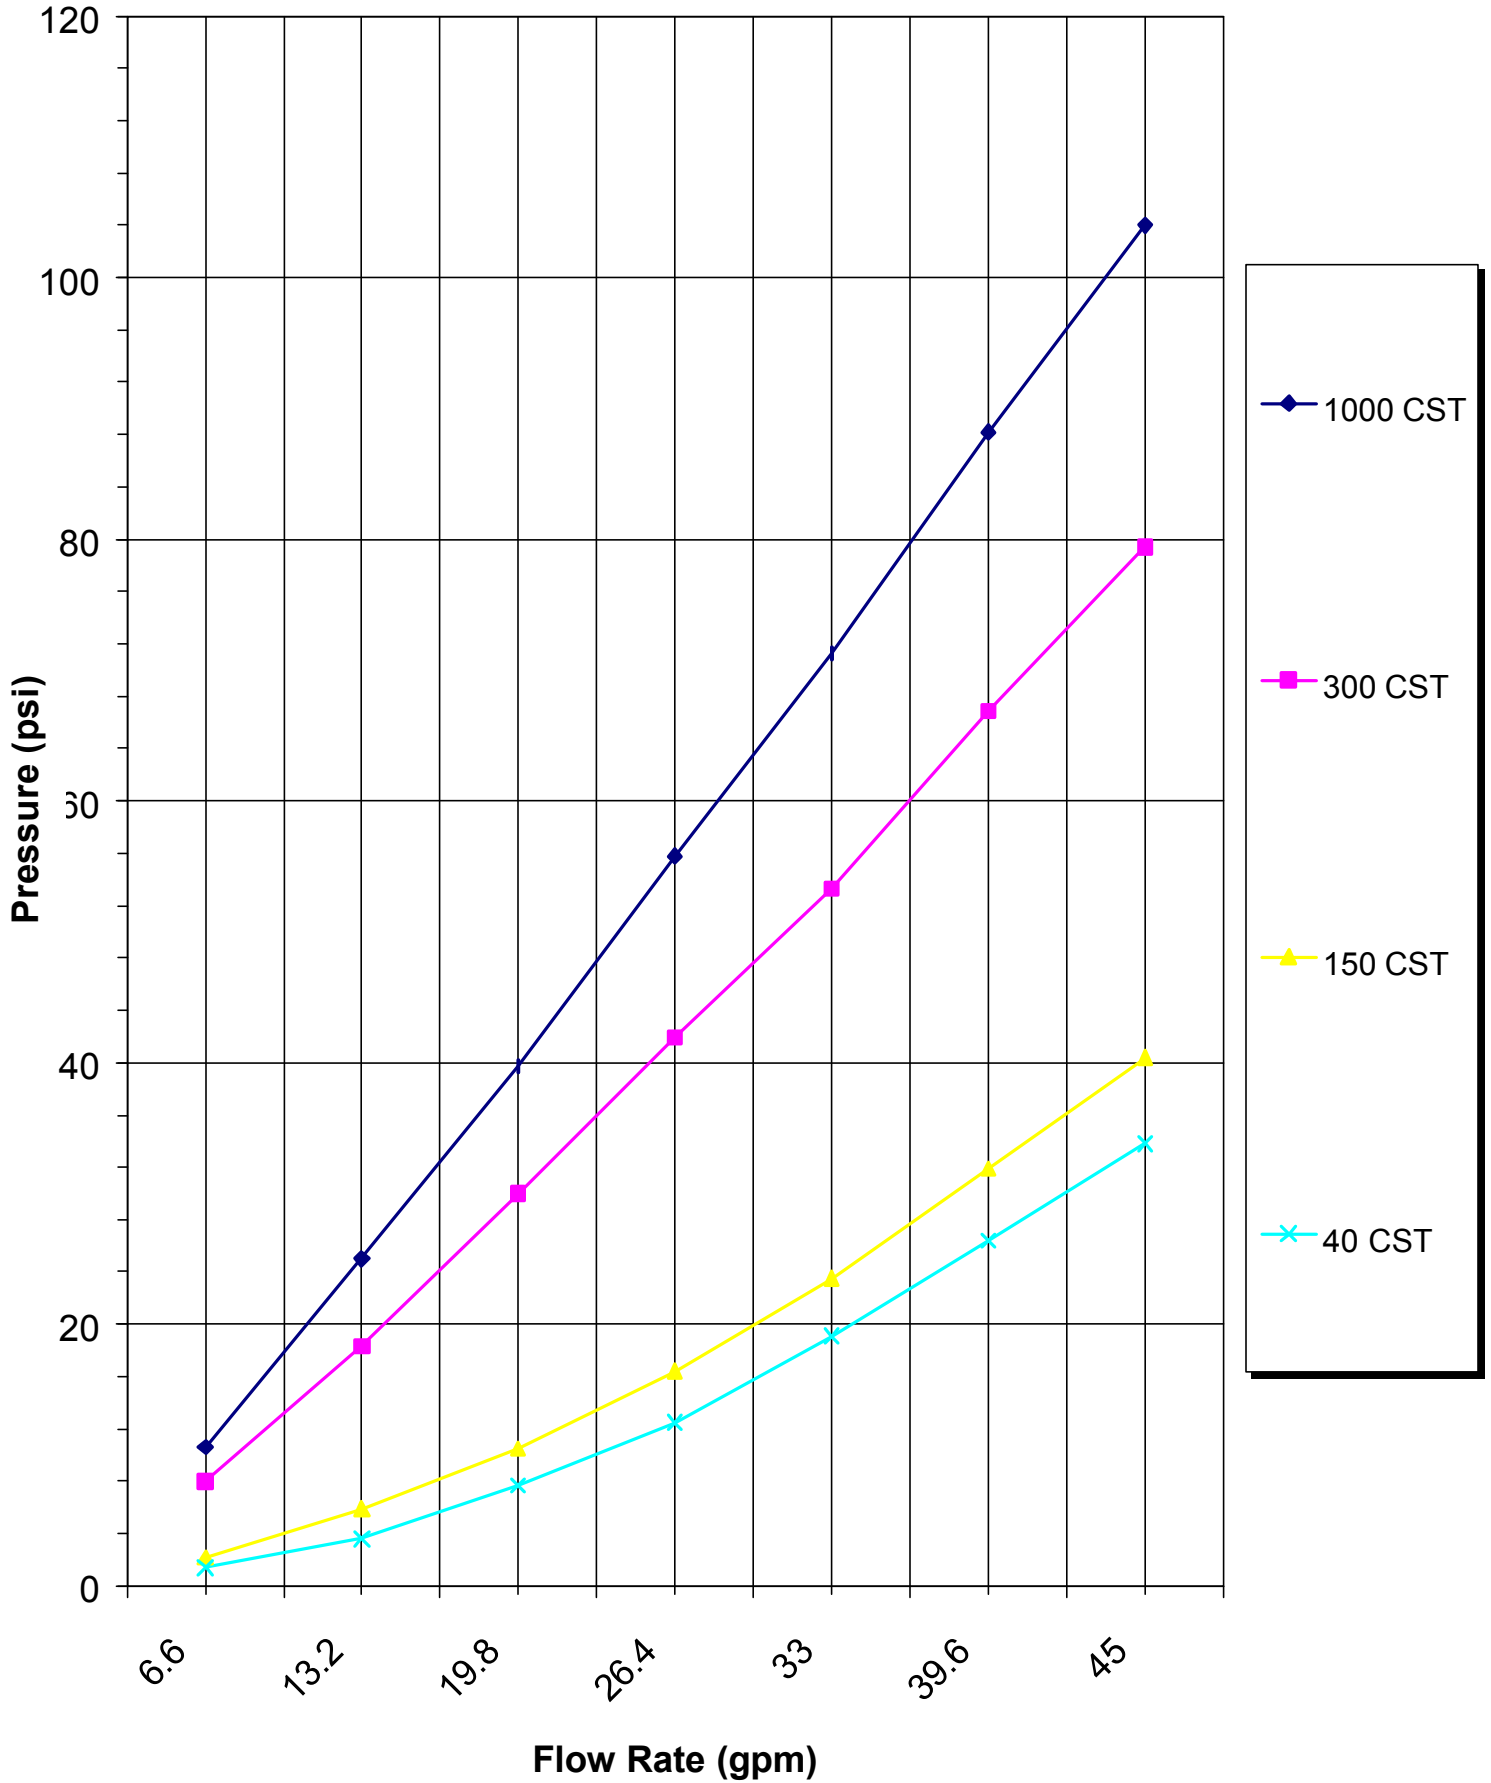

JV-80KL PRESSURE DROP GRAPH

JVx-90KL PRESSURE DROP CHART