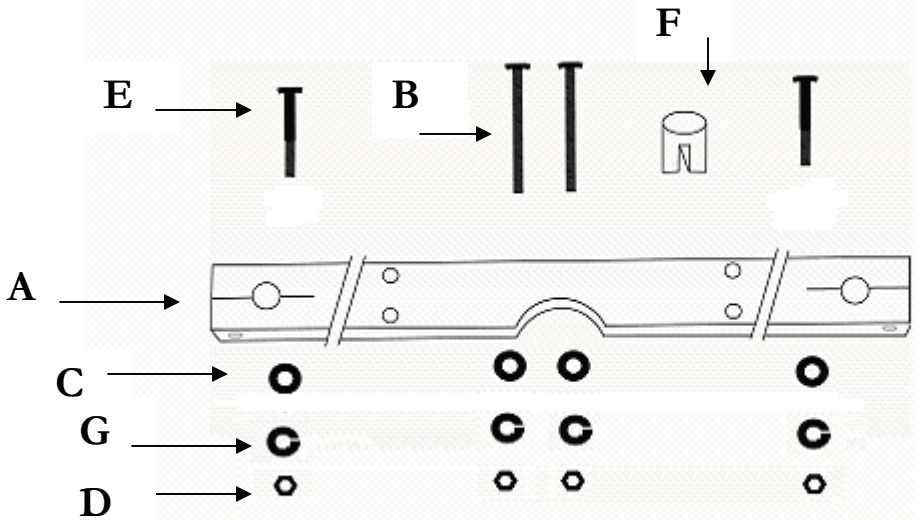

Onset Computer Corporation

Full Cross Arm Kit Packing List

(part # M-CAA)

| | Qty | √ | Item(s) |
|---|-----|---|-----------------------------------|
| A | 1 | | Full Cross Arm |
| B | 2 | | 1/4-20 x 2 3/4" Hex Head Bolts |
| C | 4 | | 1/4" Stainless Steel Flat Washers |
| D | 4 | | 1/4-20 Nuts |
| E | 2 | | 1/2-20 x 1 3/4" Hex Head Bolts |
| F | 1 | | Mast Plug |
| G | 4 | | 1/4" split Lock Washer |