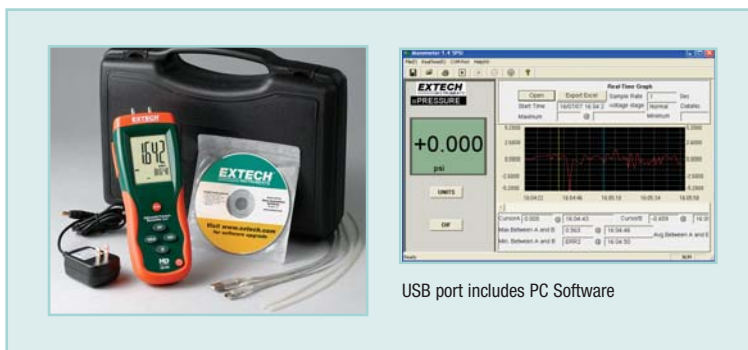

USB port includes PC Software

Specifications	Model HD700		Model HD750		Model HD755		Basic Accuracy
	Range	Resolution	Range	Resolution	Range	Resolution	
inH₂O	55.40inH₂O	0.01inH₂O	138.3inH₂O	0.1inH₂O	13.84inH₂O	0.01inH₂O	$\pm 0.3\%$FS
psi	2psi	0.001psi	5psi	0.001psi	0.5psi	0.001psi	$\pm 0.3\%$FS
mbar	137.8mbar	0.1mbar	344.7mbar	0.1mbar	34.48mbar	0.1mbar	$\pm 0.3\%$FS
kPa	13.78kPa	0.01kPa	34.47kPa	0.01kPa	3.45kPa	0.01kPa	$\pm 0.3\%$FS
inHg	4.072inHg	0.001inHg	10.18inHg	0.01inHg	1.02inHg	0.001inHg	$\pm 0.3\%$FS
mmHg	103.4mmHg	0.1mmHg	258.5mmHg	0.1mmHg	25.86mmHg	0.1mmHg	$\pm 0.3\%$FS
ozin²	32ozin²	0.01ozin²	80ozin²	0.01ozin²	0.00079ozin²	0.01ozin²	$\pm 0.3\%$FS
ftH₂O	4.616ftH₂O	0.001ftH₂O	11.53ftH₂O	0.01ftH₂O	1.15ftH₂O	0.001ftH₂O	$\pm 0.3\%$FS
cmH₂O	140cmH₂O	0.1cmH₂O	350.1cmH₂O	0.1cmH₂O	2.59cmH₂O	0.1cmH₂O	$\pm 0.3\%$FS
kgcm²	0.140kgcm²	0.001kgcm²	0.351kgcm²	0.001kgcm²	0.0352kgcm²	0.001kgcm²	$\pm 0.3\%$FS
bar	0.137bar	0.001bar	0.344bar	0.001bar	0.0345bar	0.001bar	$\pm 0.3\%$FS
Dimensions/Weight	8.2 x 2.9 x 1.9" (210 x 75 x 50mm)/9.8oz (280g)						

Ordering Information:

- HD700 .....Differential Pressure Manometer 2psi
- HD750 .....Differential Pressure Manometer 5psi
- HD700-NIST ..HD700 with NIST Certificate
- HD750-NIST ..HD750 with NIST Certificate