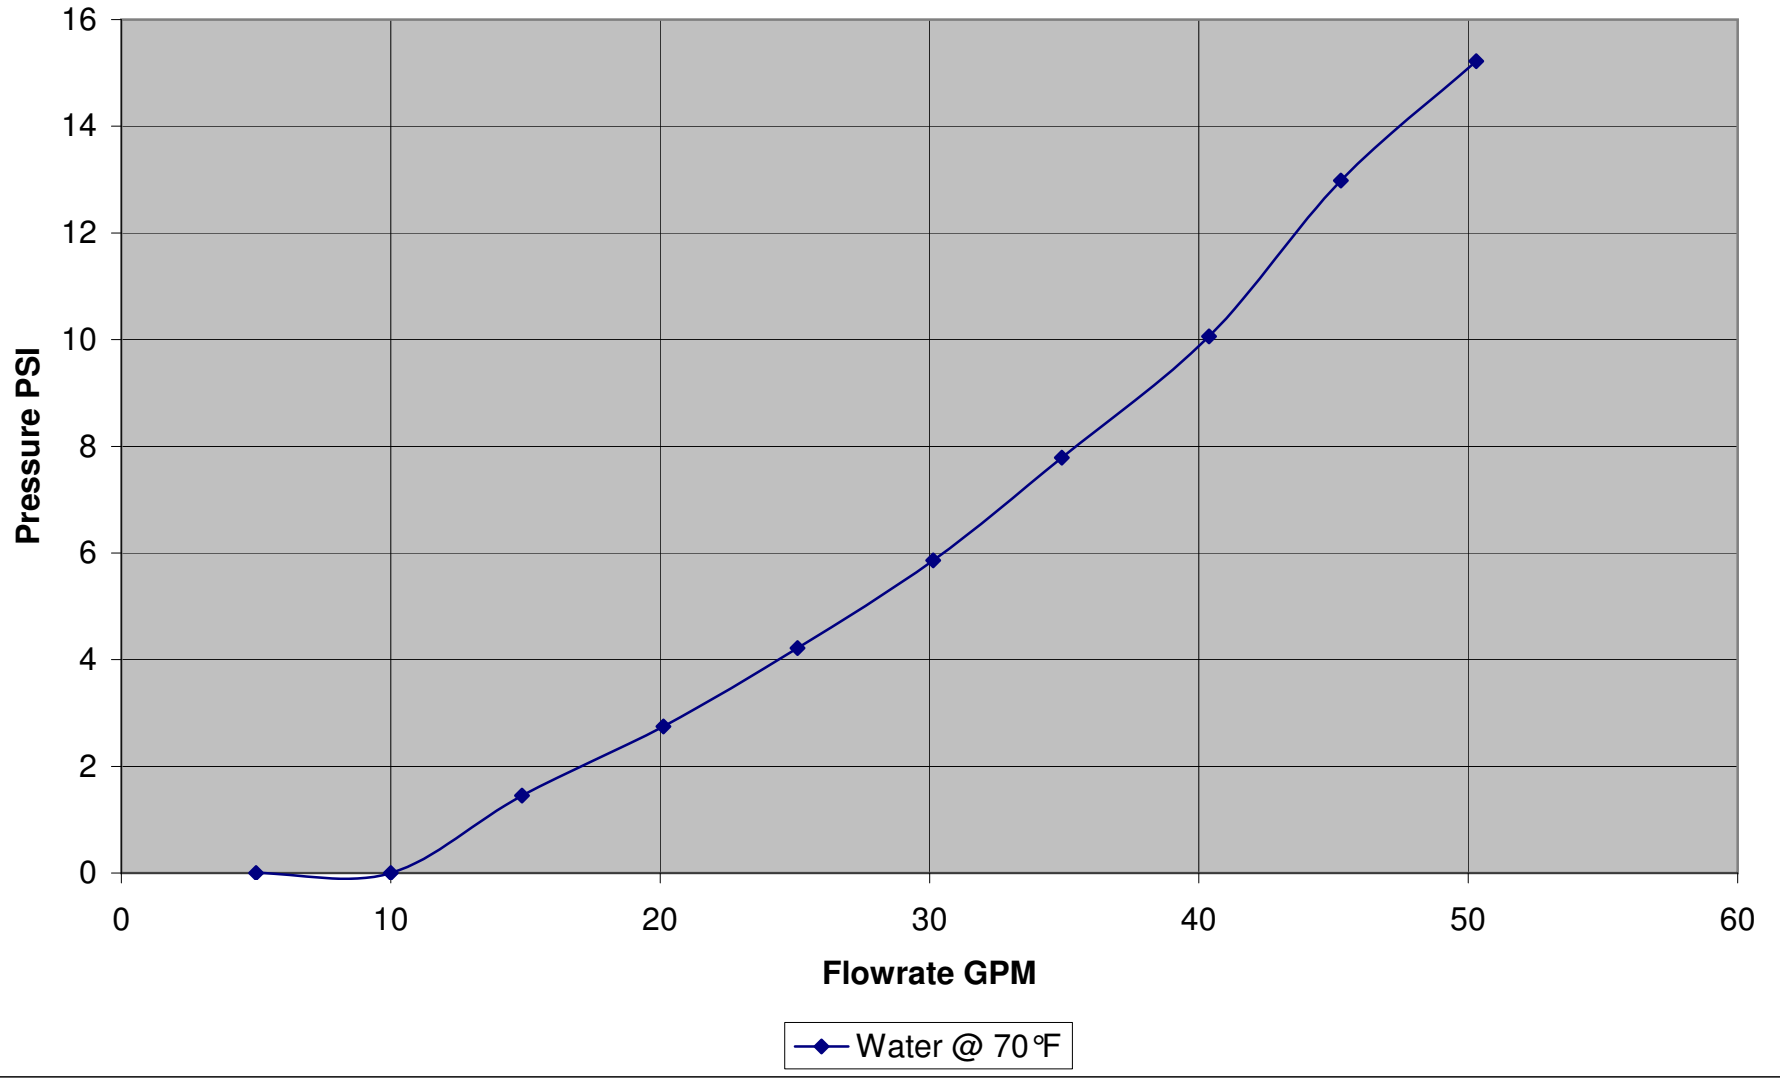

TM050 PRESSURE DROP vs FLOWRATE

TM075 PRESSURE DROP vs FLOWRATE

TM100 PRESSURE DROP vs FLOWRATE

TM150 PRESSURE DROP vs FLOWRATE

TM200 PRESSURE DROP vs FLOWRATE

Pressure Drop for TM300

Pressure Drop for TM400