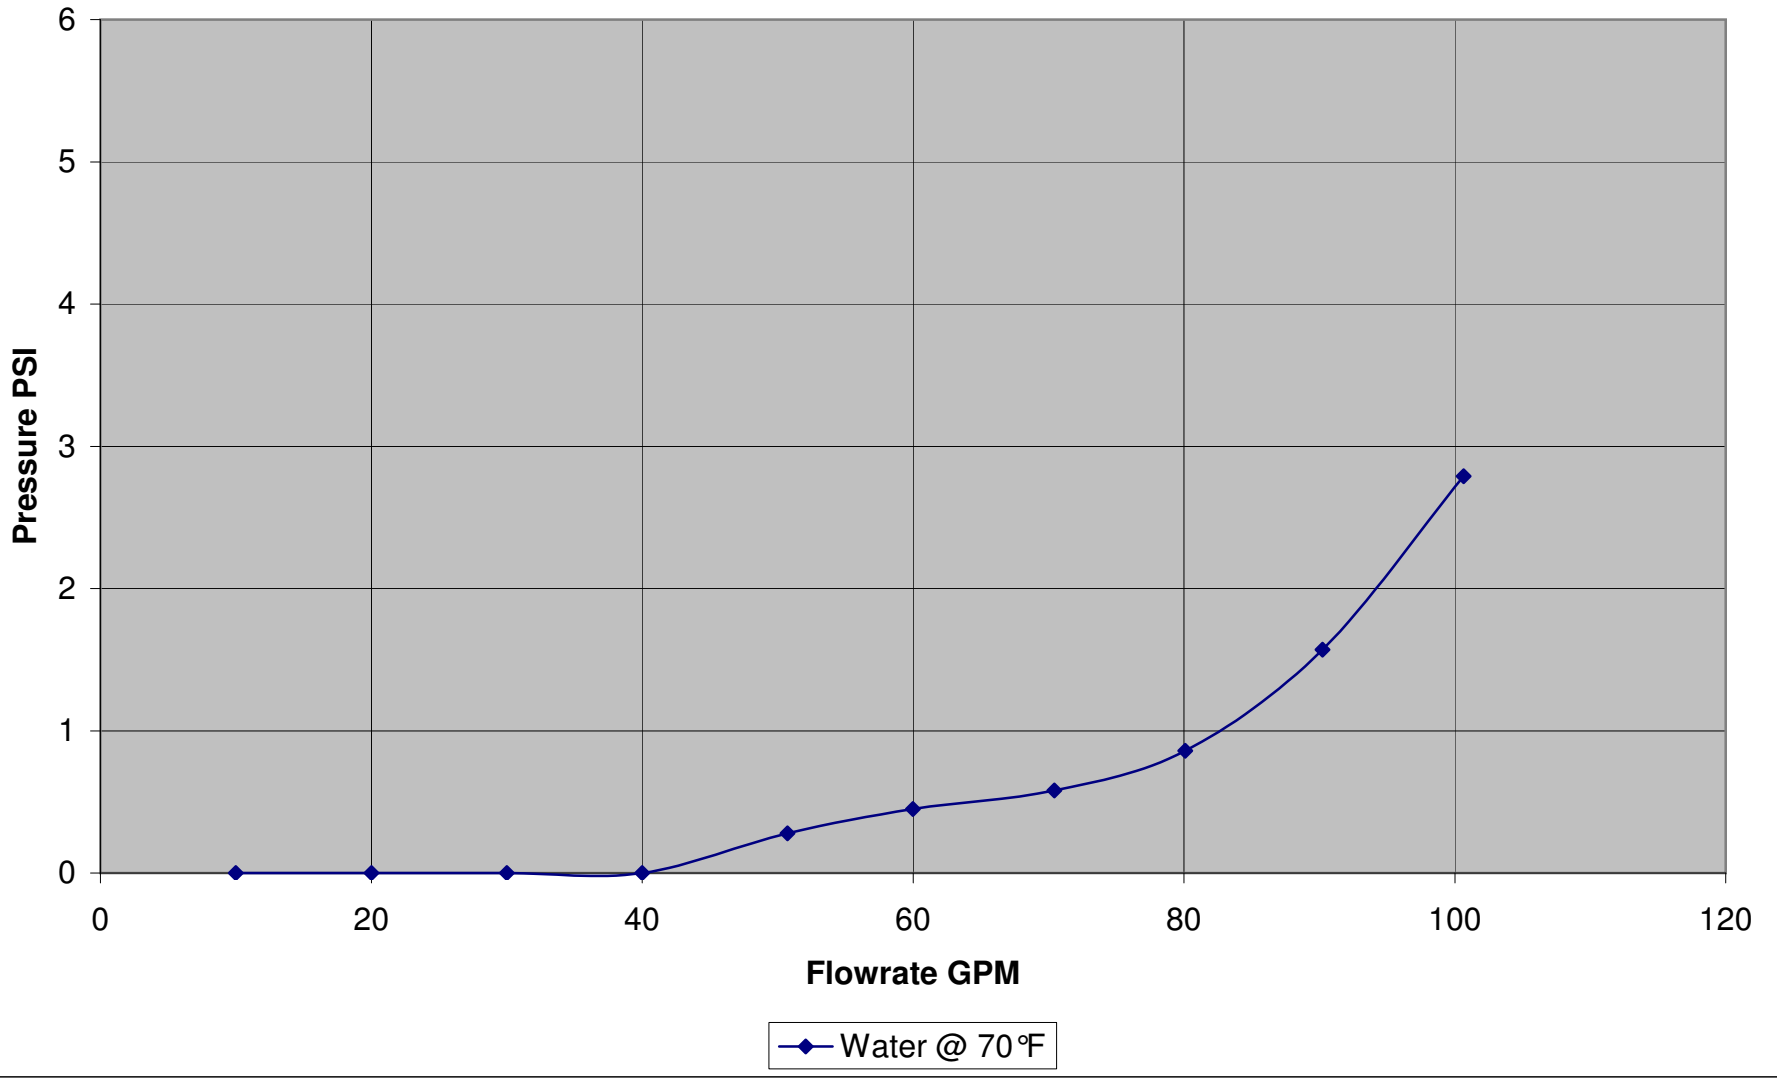

TM050 PRESSURE DROP vs FLOWRATE

TM075 PRESSURE DROP vs FLOWRATE

TM100 PRESSURE DROP vs FLOWRATE

TM150 PRESSURE DROP vs FLOWRATE

TM200 PRESSURE DROP vs FLOWRATE

Pressure Drop for TM300

Pressure Drop for TM400