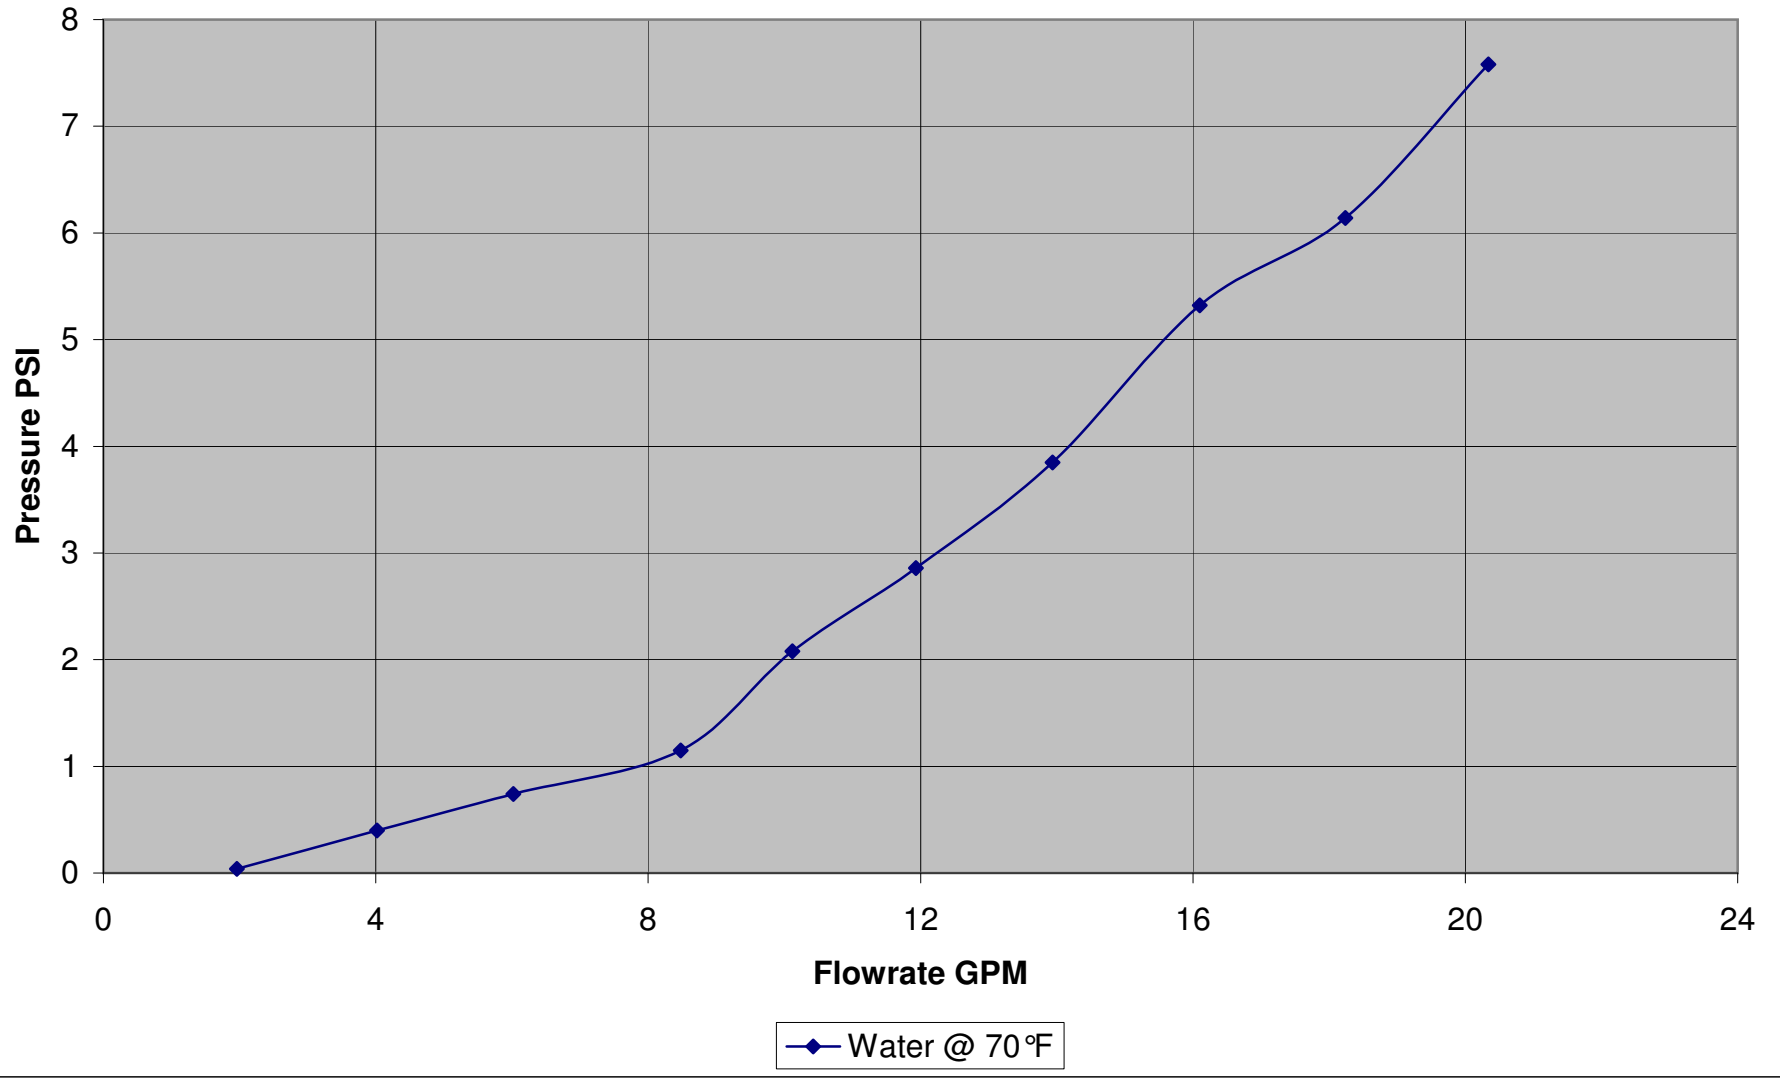

TM050 PRESSURE DROP vs FLOWRATE

TM075 PRESSURE DROP vs FLOWRATE

TM100 PRESSURE DROP vs FLOWRATE

TM150 PRESSURE DROP vs FLOWRATE

TM200 PRESSURE DROP vs FLOWRATE

Pressure Drop for TM300

Pressure Drop for TM400