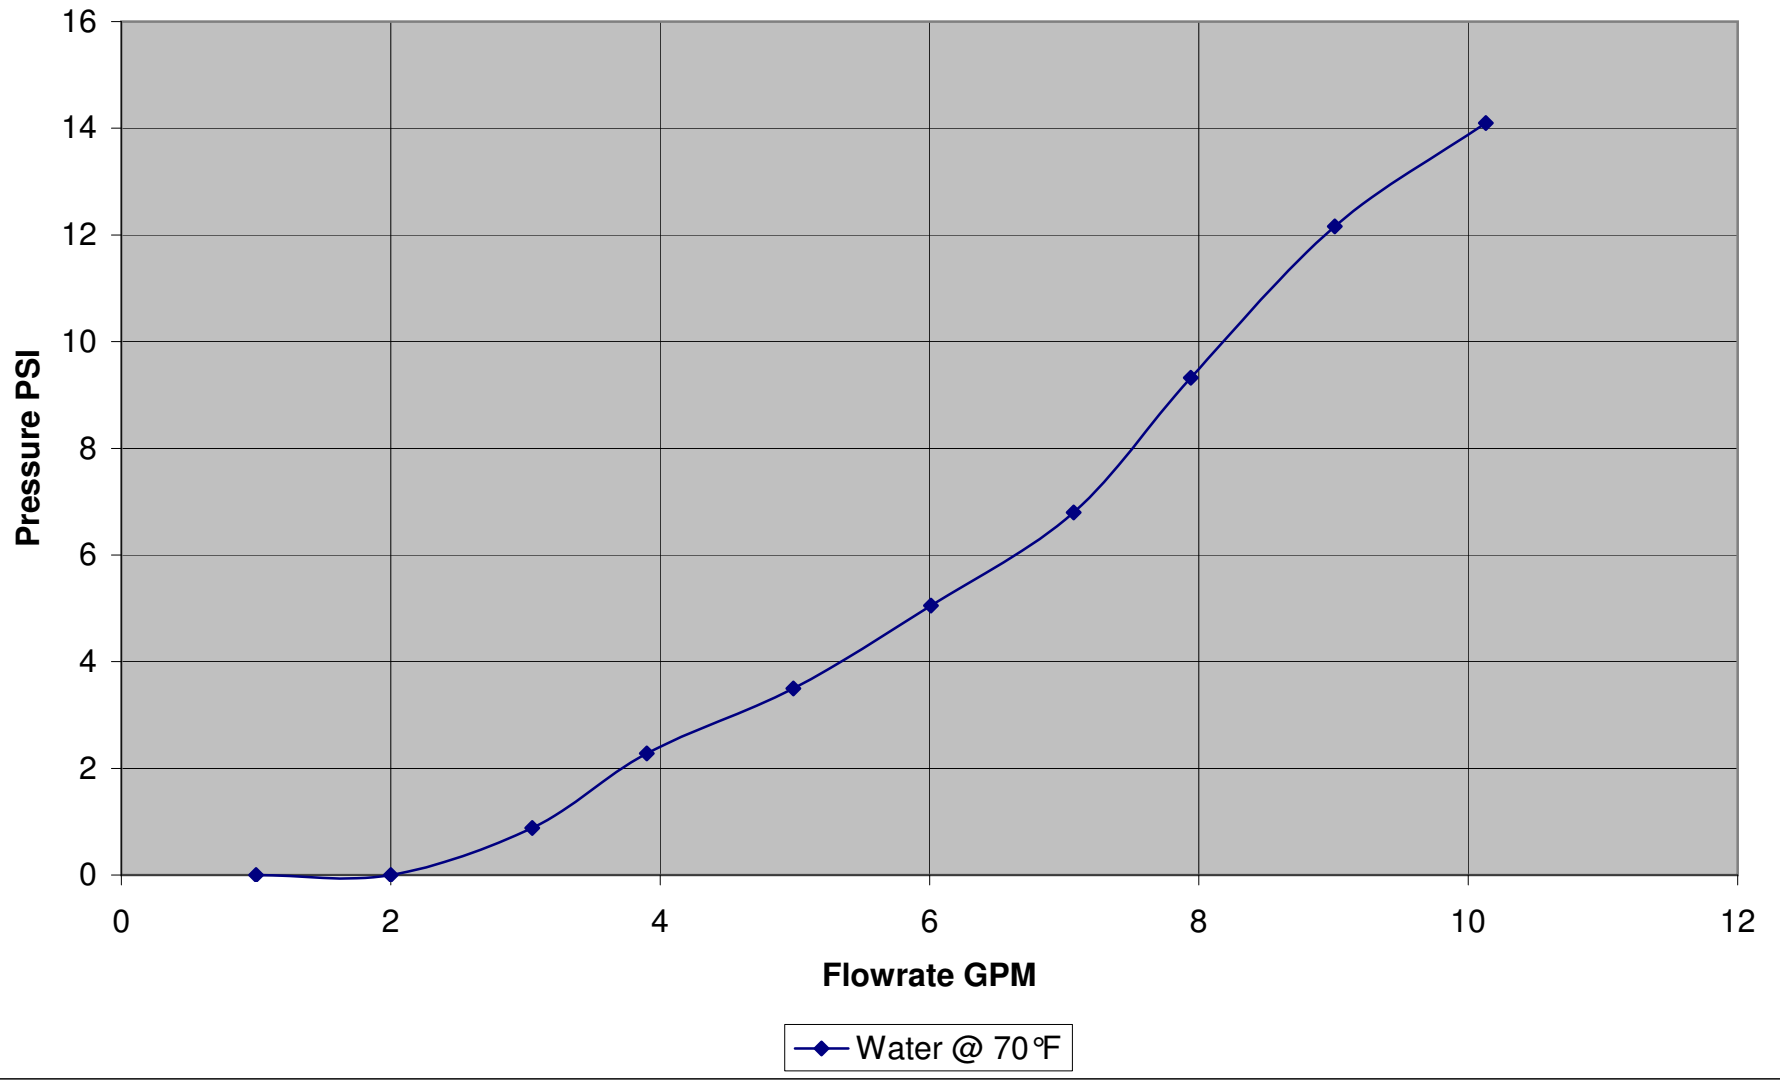

TM050 PRESSURE DROP vs FLOWRATE

TM075 PRESSURE DROP vs FLOWRATE

TM100 PRESSURE DROP vs FLOWRATE

TM150 PRESSURE DROP vs FLOWRATE

TM200 PRESSURE DROP vs FLOWRATE

Pressure Drop for TM300

Pressure Drop for TM400