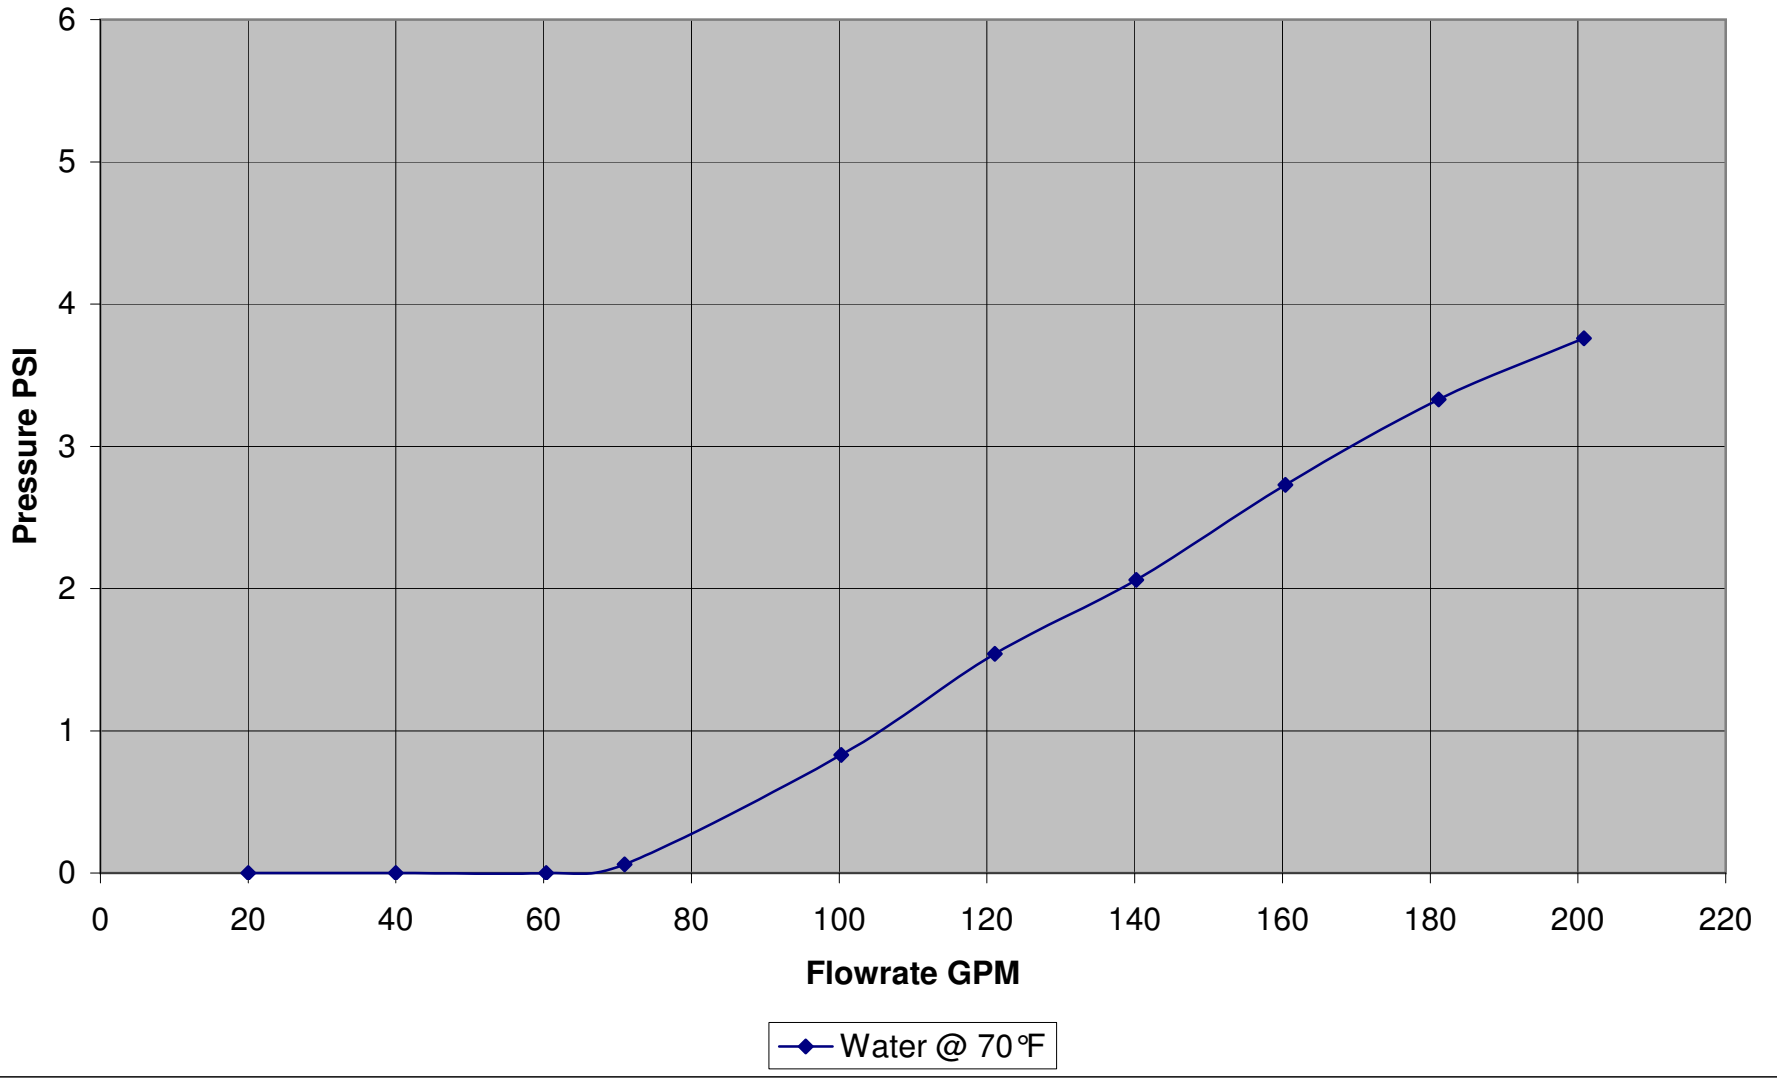

TM050 PRESSURE DROP vs FLOWRATE

TM075 PRESSURE DROP vs FLOWRATE

TM100 PRESSURE DROP vs FLOWRATE

TM150 PRESSURE DROP vs FLOWRATE

TM200 PRESSURE DROP vs FLOWRATE

Pressure Drop for TM300

Pressure Drop for TM400