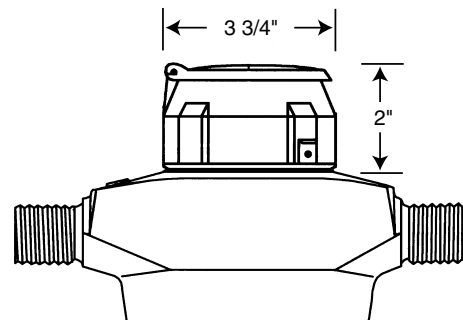

RCDL (Register) shown on Disc meter