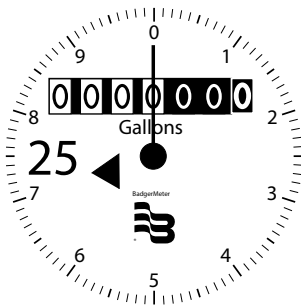

Badger Meter

Mechanical Register non-Resettable

Model RCDL

DESCRIPTION

The Recordall® (RCDL) non-resettable mechanical register is a basic totalizer used for inventory and process control where totalization is the only functional need of the product.

OPERATION

The model RCDL register is available on RCDL disc meters and Industrial Turbo meters. The standard RCDL register for the RCDL disc meters is designed for metering liquids up to 120° F and is available in several units of measure. On the Industrial Turbo meters, the register is designed to meter liquids up to 250° F. These higher temperature units are available in U.S. gallons for both styles of meters, in liters for disc meters, and in cubic meters for Industrial Turbo meters. If the higher temperature register is selected for use on the RCDL disc meter, the appropriate higher temperature rated disc meter option must be used.

Model 25 nutating disc meter with standard dial face in U.S. gallons

2" Industrial Turbo meter dial face in U.S. gallons

FEATURES

- Register Temperature Ratings:
 - RCDL Disc: Standard 120° F
 - Optional 250° F
 - Industrial Turbo: 250° F
- 6 digit non-resettable totalizer
- Weight: 3 lbs

RCDL (Register) shown on Turbo meter

RCDL (Register) shown on Disc meter

Control. Manage. Optimize.

Recordall is a registered trademark of Badger Meter, Inc. Other trademarks appearing in this document are the property of their respective entities. Due to continuous research, product improvements and enhancements, Badger Meter reserves the right to change product or system specifications without notice, except to the extent an outstanding contractual obligation exists. © 2018 Badger Meter, Inc. All rights reserved.