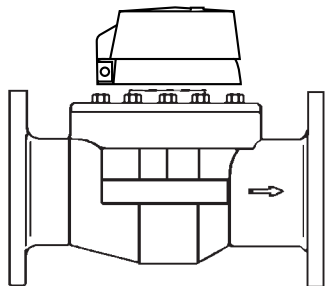

Badger Meter

Mechanical Register non-Resettable

Model RCDL

DESCRIPTION

The Recordall® (RCDL) non-resettable mechanical register is a basic totalizer used for inventory and process control where totalization is the only functional need of the product.

OPERATION

The model RCDL register is available on RCDL disc meters and Industrial Turbo meters. The standard RCDL register for the RCDL disc meters is designed for metering liquids up to 120° F and is available in several units of measure. On the Industrial Turbo meters, the register is designed to meter liquids up to 250° F. These higher temperature units are available in U.S. gallons for both styles of meters, in liters for disc meters, and in cubic meters for Industrial Turbo meters. If the higher temperature register is selected for use on the RCDL disc meter, the appropriate higher temperature rated disc meter option must be used.

Model 25 nutating disc meter with standard dial face in U.S. gallons

2" Industrial Turbo meter dial face in U.S. gallons

FEATURES

- Register Temperature Ratings:
 - RCDL Disc: Standard 120° F
 - Optional 250° F
 - Industrial Turbo: 250° F
- 6 digit non-resettable totalizer
- Weight: 3 lbs