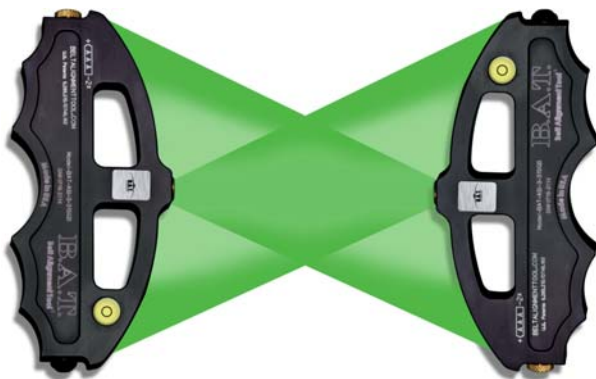

www.beltalignmenttool.com

1681 Lance Pointe Road / Suite 2 | Maumee, OH 43537

Toll Free 1-800-997-4467 | Phone 419-887-5890 | Fax 419-887-5893

sales@beltalignmenttool.com