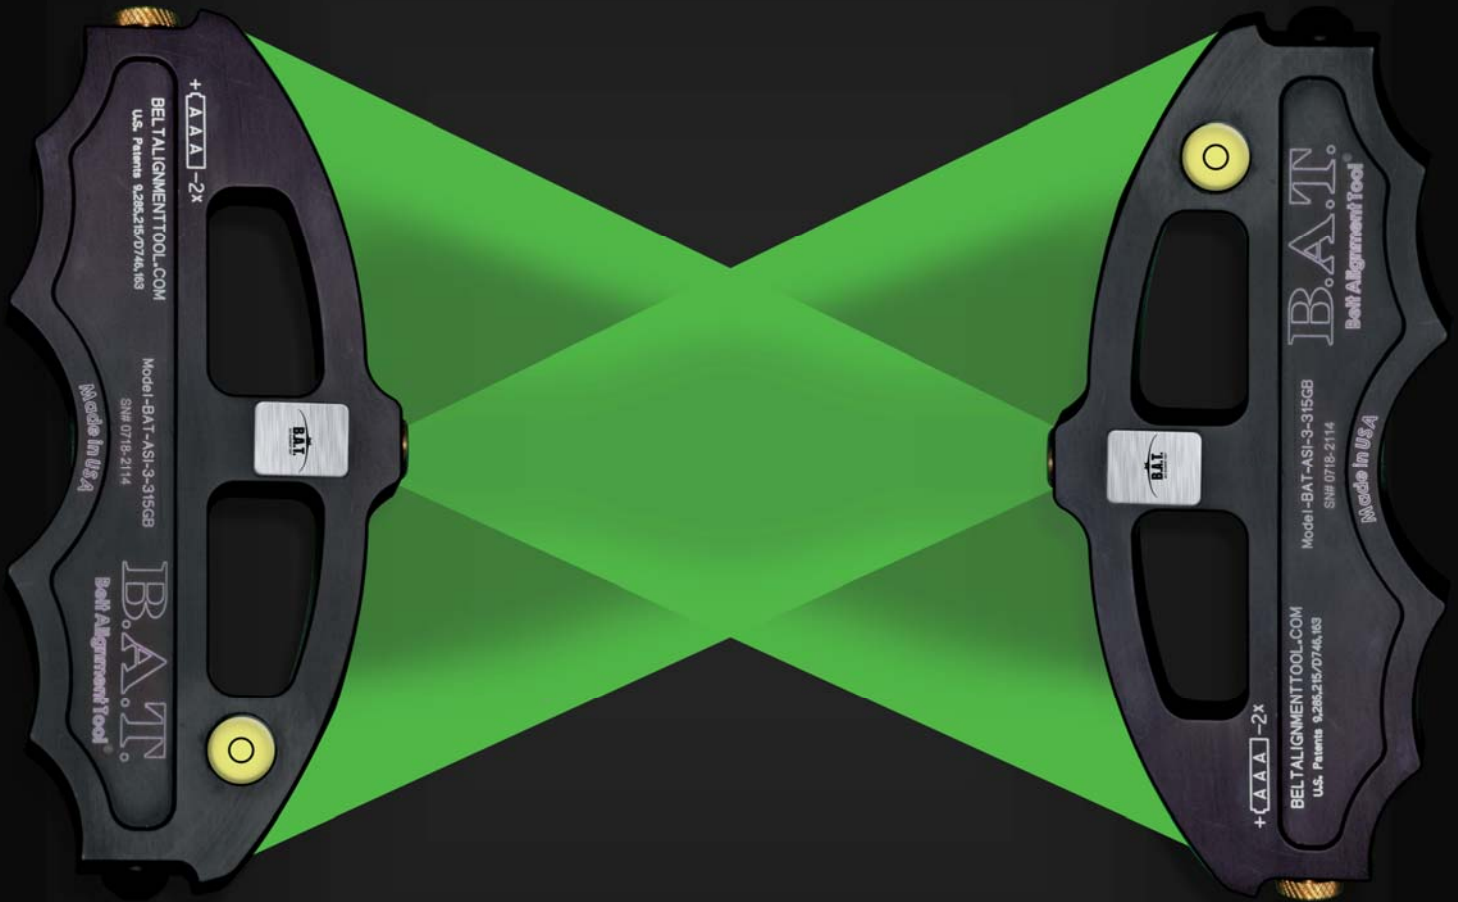

[WWW.BELTALIGNMENTTOOL.COM](http://WWW.BELTALIGNMENTTOOL.COM)

FOR PRECISION ALIGNMENT OF:

**FAST –EASY–ACCURATE BELT ALIGNMENT !**

DUAL CROSS-FIRING LASERS MEAN YOU GET FAST, ACCURATE ALIGNMENTS!

EASY VIEW GREEN LASERS & GLOWLINE® TARGETS GIVE YOU SUPERIOR VISIBILITY!

THE MOST VERSATILE BELT ALIGNMENT TOOL AVAILABLE!

**B.A.T. BELT ALIGNMENT TOOL®**

### WITH THE B.A.T. BELT ALIGNMENT TOOL®

The patented B.A.T. Belt Alignment Tool® is the easiest belt alignment system available. Featuring brilliant dual Green lasers & Easy View GLOWLINE® Targets the B.A.T. Belt Alignment Tool® is proven to be faster & more accurate than any other system, period.

#### WHAT MAKES IT GREAT:

- 75% Faster Alignment
- Save Time-Money & Energy!
- 2 B.A.T. Belt Alignment Tool® Green Lasers
- Brilliant GLOWLINE® Targets
- Magnetic Mounting for Pulleys 2" & up
- Dual Polarity Magnetic GLOWLINE® Targets
- Offset Measurement Enabled.
- Instruction and Application Manual
- Rugged Carrying Case.
- MADE IN THE USA! 5 Year Warranty