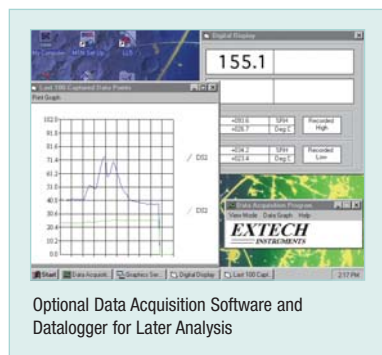

Heavy Duty Light Meter with PC Interface

✓ **Simultaneous display of Foot Candles or Lux**
Plus four lighting types - now includes Sodium light measurements

Features:

- Microprocessor assures maximum accuracy plus special functions
- Super large 1.4" (1999 count) LCD display
- % displays differential from reference point
- "ZERO" Re-Calibration
- Utilizes precision photo diode and color correction filter
- Cosine and color corrected measurements
- ±4% accuracy is enhanced by selecting lighting type (Tungsten/Daylight, Fluorescent, Sodium, Mercury)
- Record/Recall MIN, MAX and AVG readings
- Data Hold plus Auto shut off
- Built-in RS232 serial interface, optional software
- Dimensions: 7 x 2.9 x 1.3" (178 x 74 x 33mm); Weight: 1.6lbs. (726g)
- Complete with 9V battery and protective holster.

Interface Options:

- Optional Windows™ Data Acquisition Software and serial cable enable user to display and capture readings on a PC, and set time intervals and alarms
- Optional battery operated Datalogger module stores over 8000 readings for later transfer to a PC